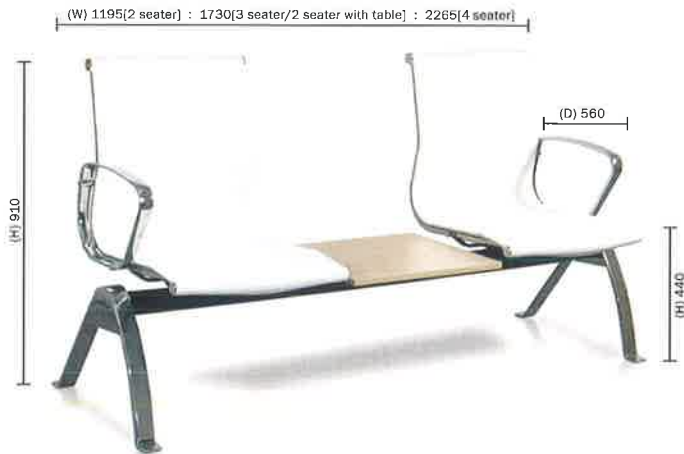

BLACK

WHITE

WHITE

XM 7800 (H)

XM 7801 (L)

XM 7802 (L)

XM 7803 (VA)

XM 7804-2 [2 Seater]
 XM 7804-3 [3 Seater]
 XM 7804-4 [4 Seater]
 XM 7804-2T [Table]

Fashionable chrome armrest

The "Rocket" Aluminum die-cut base is made to last

The "Rocket" rubber base

Imported torsion system reclining mechanism for ultra ergonomic comfort

Stylish thin chrome trimming line to form the core design concepts